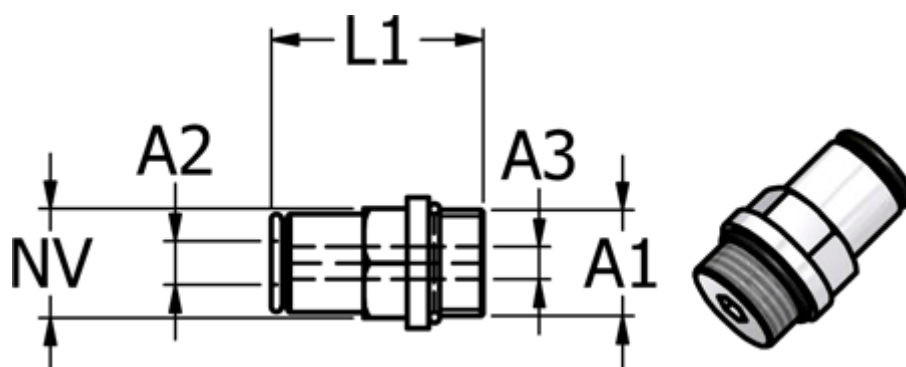

Data Sheet

Article number: 58674503814

Description: Metal fitting 745.038-14, Ø14 - G 3/8"
Push-in lige union

Measures

Ext. hose diameter A1	= 14
Hexagon A3	= 10
L1	= 33.8
NV	= 22
Thread A2	= G 3/8"